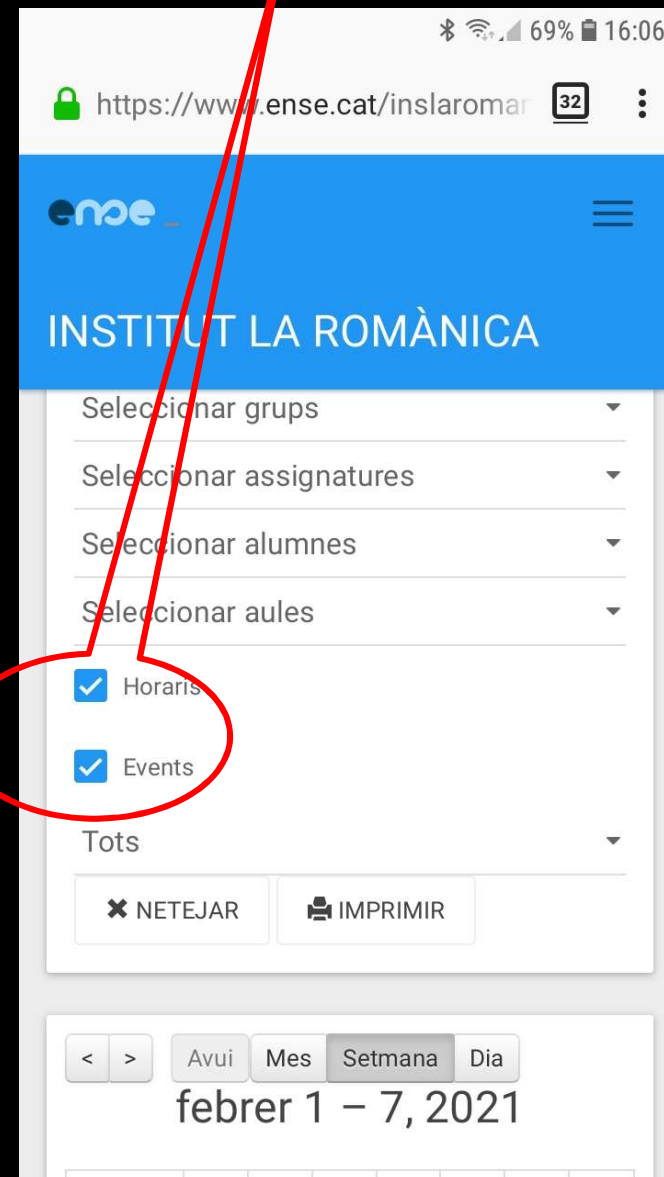

### 3- Aneu a **Calendari-Events** i seleccioneu tant **Horaris** com **Events**

4- Poseu el mòbil horitzontal (amb tablet no cal) i veureu el vostre horari.

Cliqueu a l'hora on vulgueu posar **els deures**.

The screenshot shows a mobile browser interface for the website [https://www.ense.cat/inslaromanica/vista/f\\_coneventinventari.php](https://www.ense.cat/inslaromanica/vista/f_coneventinventari.php). The page header includes the 'ense' logo and 'INSTITUT LA ROMÀNICA'. The main content is a timetable grid with columns representing different classes and rows representing time slots. A red circle highlights a cell in the 10:00-11:10 slot, and a red arrow points from the text 'els deures' to it.