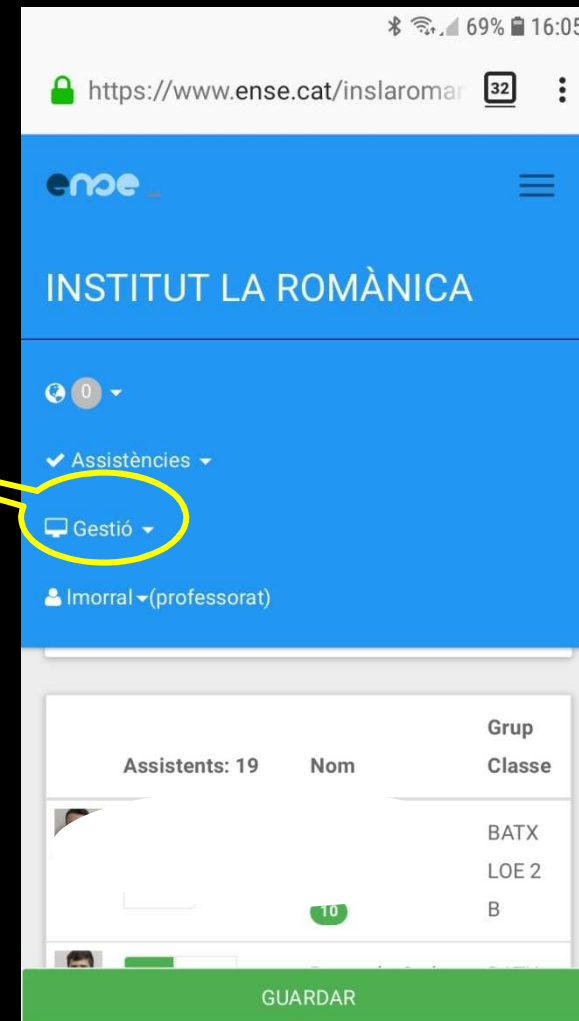

POSAR DEURES DES DE LA WEB AMB MÒBIL

1- Cliqueu a les tres línies de la dreta:

2- Aneu a **Gestió**: