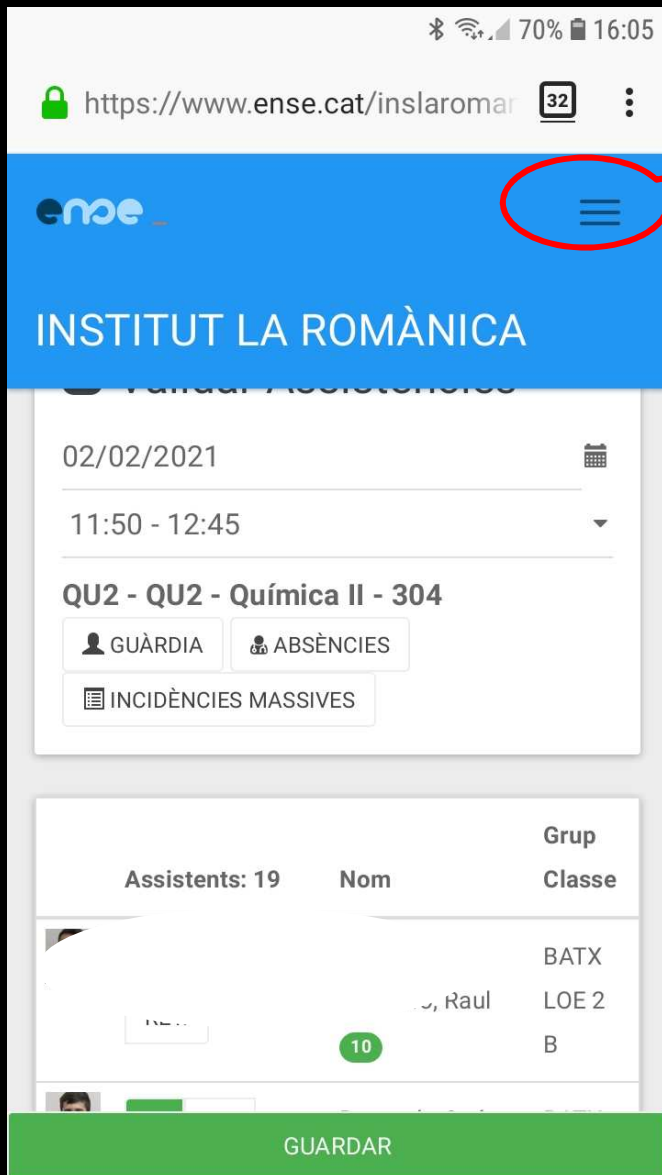

POSAR DEURES DES DE LA WEB AMB MÒBIL

1- Cliqueu a les tres línies de la dreta:

2- Aneu a **Gestió**: